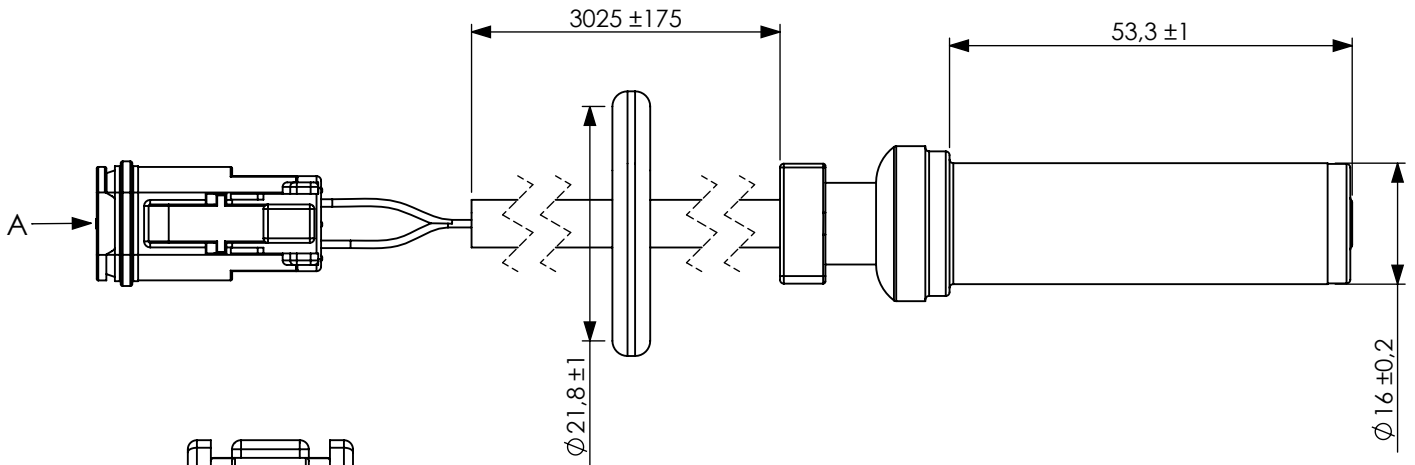

Technical data/ Datos técnicos:

According to/ En referencia a:	4410359292
Operating temperature range/ Rango de temperatura:	-40°C a/to 80°C
Weight/Peso:	193 gr

VIEW/VISTA A

INCLUDED/INCLUIDO

F	Modification	4				Drawn	
		3				16/07/20 S.F.	
		2				Checked	
		1				16/07/20 E.L.	
		nº	Modified	Date	Reason	General Tolerance	
Comments					ISO 2768 c-K	Part name	ABS sensor/Sensor ABS
					Material	ID. Reference	2260008
					-	Scale: 1/1	
					-	Review: 0	