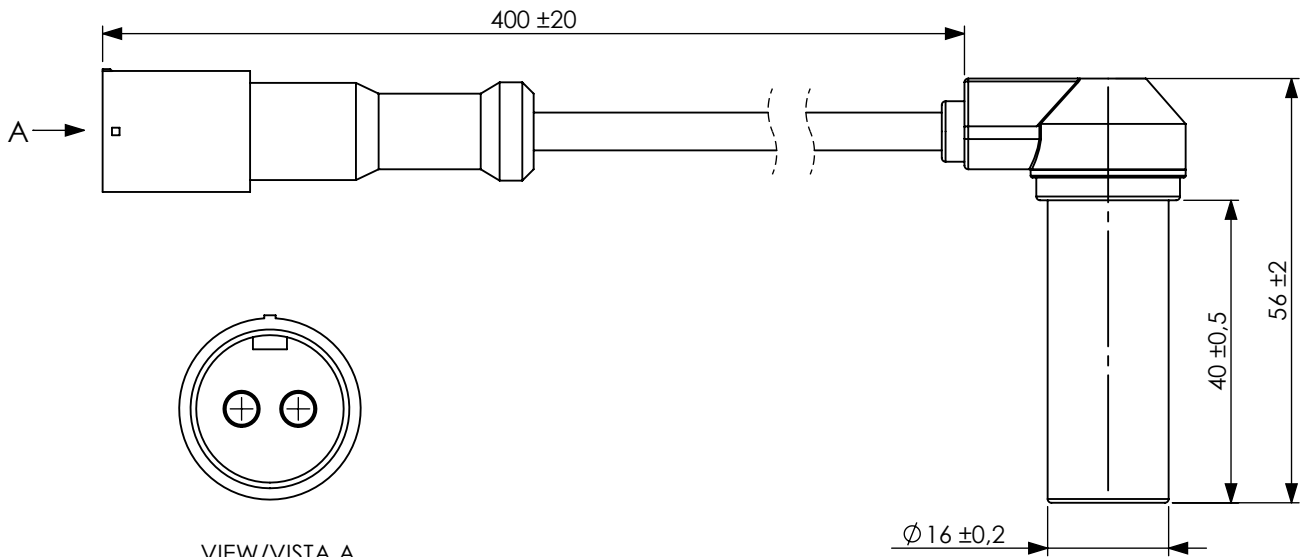

**Technical data/ Datos técnicos:**

According to/ En referencia a:	4410329212
Operating temperature range/ Rango de temperatura:	-40°C a/to 80°C
Weight/Peso:	49 gr

VIEW/VISTA A

INCLUDED/INCLUIDO

Modification	4				Drawn		
	3				16/07/20 S.F.		
	2				Checked		
	1				16/07/20 E.L.		
	nº	Modified	Date	Reason	General Tolerance	Assembly	
Comments					ISO 2768 c-K	Part name	ABS sensor/Sensor ABS
					Material	ID. Reference	2260102
					-	Scale: 1/1	
					-	Review: 0	