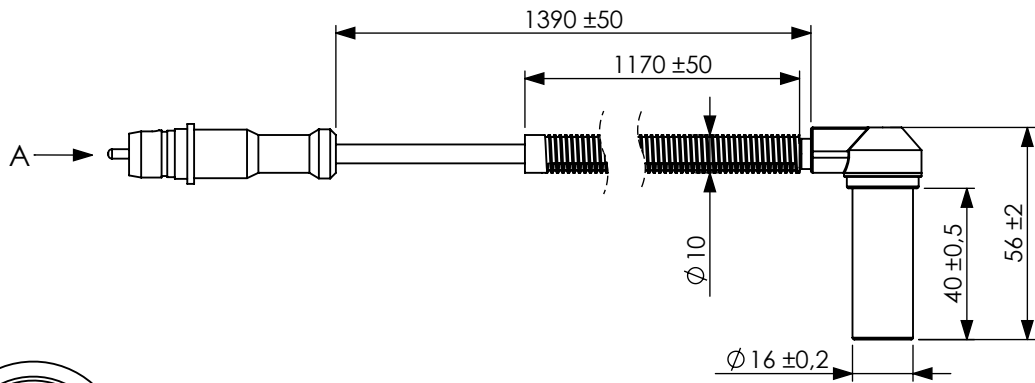

**Technical data/ Datos técnicos:**

According to/ En referencia a:	0486000040000
Operating temperature range/ Rango de temperatura:	-40°C a/to 80°C
Weight/Peso:	124 gr

VIEW/VISTA A

INCLUDED / INCLUIDO

Modification	4				Drawn			
	3				16/07/20 S.F.			
	2				Checked			
	1				16/07/20 E.L.			
	nº	Modified	Date	Reason	General Tolerance	Assembly		
Comments					ISO 2768 c-K	Part name	ABS sensor/Sensor ABS	
					Material	ID. Reference	2260009	
					-	Scale: 1/2		Sheet 1/1
					-	Review: 0		