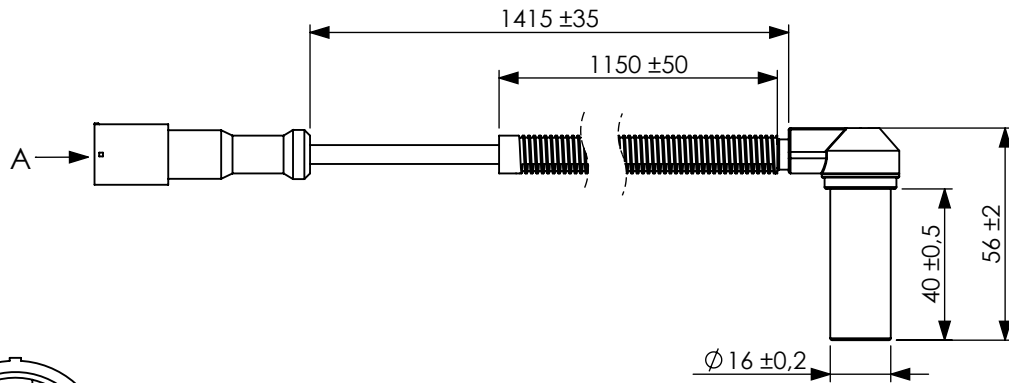

Technical data/ Datos técnicos:

According to/ En referencia a:	0486000039
Operating temperature range/ Rango de temperatura:	-40°C a/to 80°C
Weight/Peso:	93,3 gr

VIEW/VISTA A

INCLUDED / INCLUIDO

Modification	4				Drawn		
	3				16/07/20 S.F.		
	2				Checked		
	1				16/07/20 E.L.		
	nº	Modified	Date	Reason	General Tolerance	Assembly	
Comments					ISO 2768 c-K	Part name	ABS sensor/Sensor ABS
					Material	ID. Reference	2260010
					-	Scale: 1/2	
					-	Review: 0	