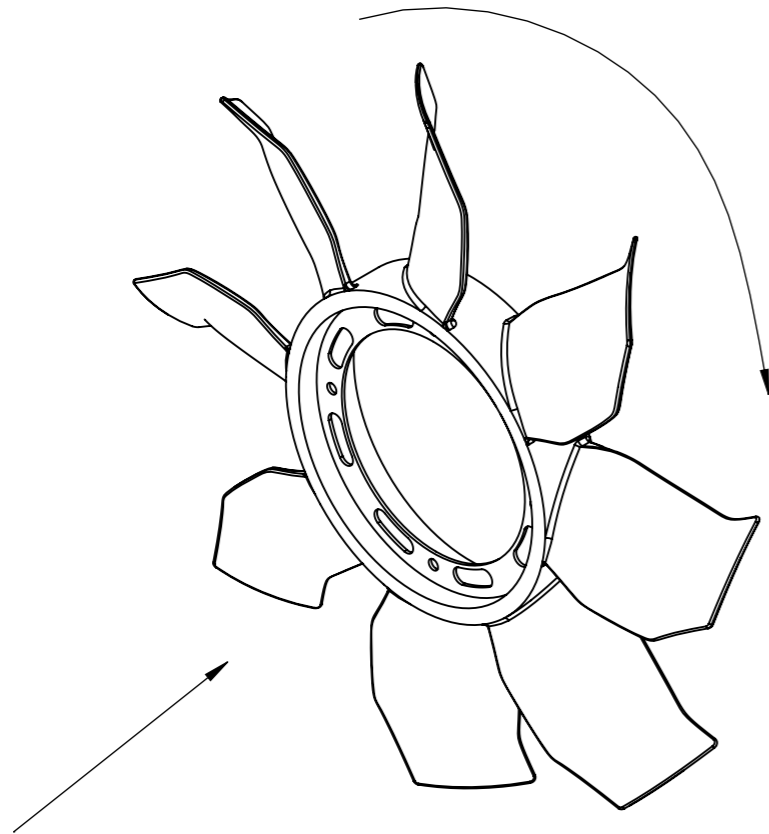

B

C

D

E

F

SECTION A-A

FAN WHEEL			
Ref.n°	Value	Ref.n°	Value
A	$\varnothing 408 \pm 3$ mm	G	40 ± 3 mm
B	$\varnothing 82$ mm	H	12 ± 3 mm
C	$\varnothing 66,6 +0.3 0$ mm	I	40 ± 3 mm
D	4x $\varnothing 7$ mm		
E	58 mm		
F	$\varnothing 176 \pm 3$ mm		
Number of blades		8	Configuration
			CW

Modification n°	Modified	Date	Reason
4			
3			
2			
1			

Comments
The drawing views may not match the actual part.

Drawn
19/06/20 A.G.
Checked
19/06/20 R.U.

General Tolerance
ISO 2768 c-K
Material

cojali

Assembly	Technical sheet
Part name	Fan wheel
ID. Reference	8115601
Scale: 2/5	
Review: 0	