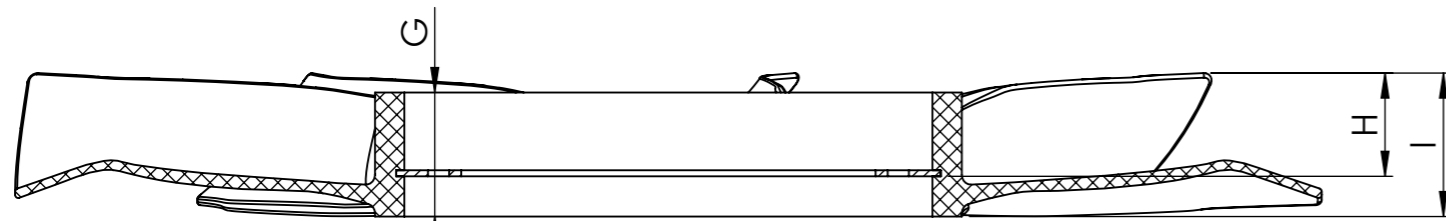

B

C

D

E

F

SECTION A-A

FAN WHEEL			
Ref.n°	Value	Ref.n°	Value
A	$\varnothing 408 \pm 3$ mm	G	40 ± 3 mm
B	$\varnothing 82$ mm	H	12 ± 3 mm
C	$\varnothing 66,6 +0.3 0$ mm	I	40 ± 3 mm
D	4x $\varnothing 7$ mm		
E	58 mm		
F	$\varnothing 176 \pm 3$ mm		
Number of blades		8	Configuration
			CW

Modification n°	Modified	Date	Reason
4			
3			
2			
1			

Comments
The drawing views may not match the actual part.

Drawn
19/06/20 A.G.
Checked
19/06/20 R.U.

General Tolerance
ISO 2768 c-K
Material

cojali

Assembly	Technical sheet
Part name	Fan wheel
ID. Reference	8115601
Scale: 2/5	
Review: 0	