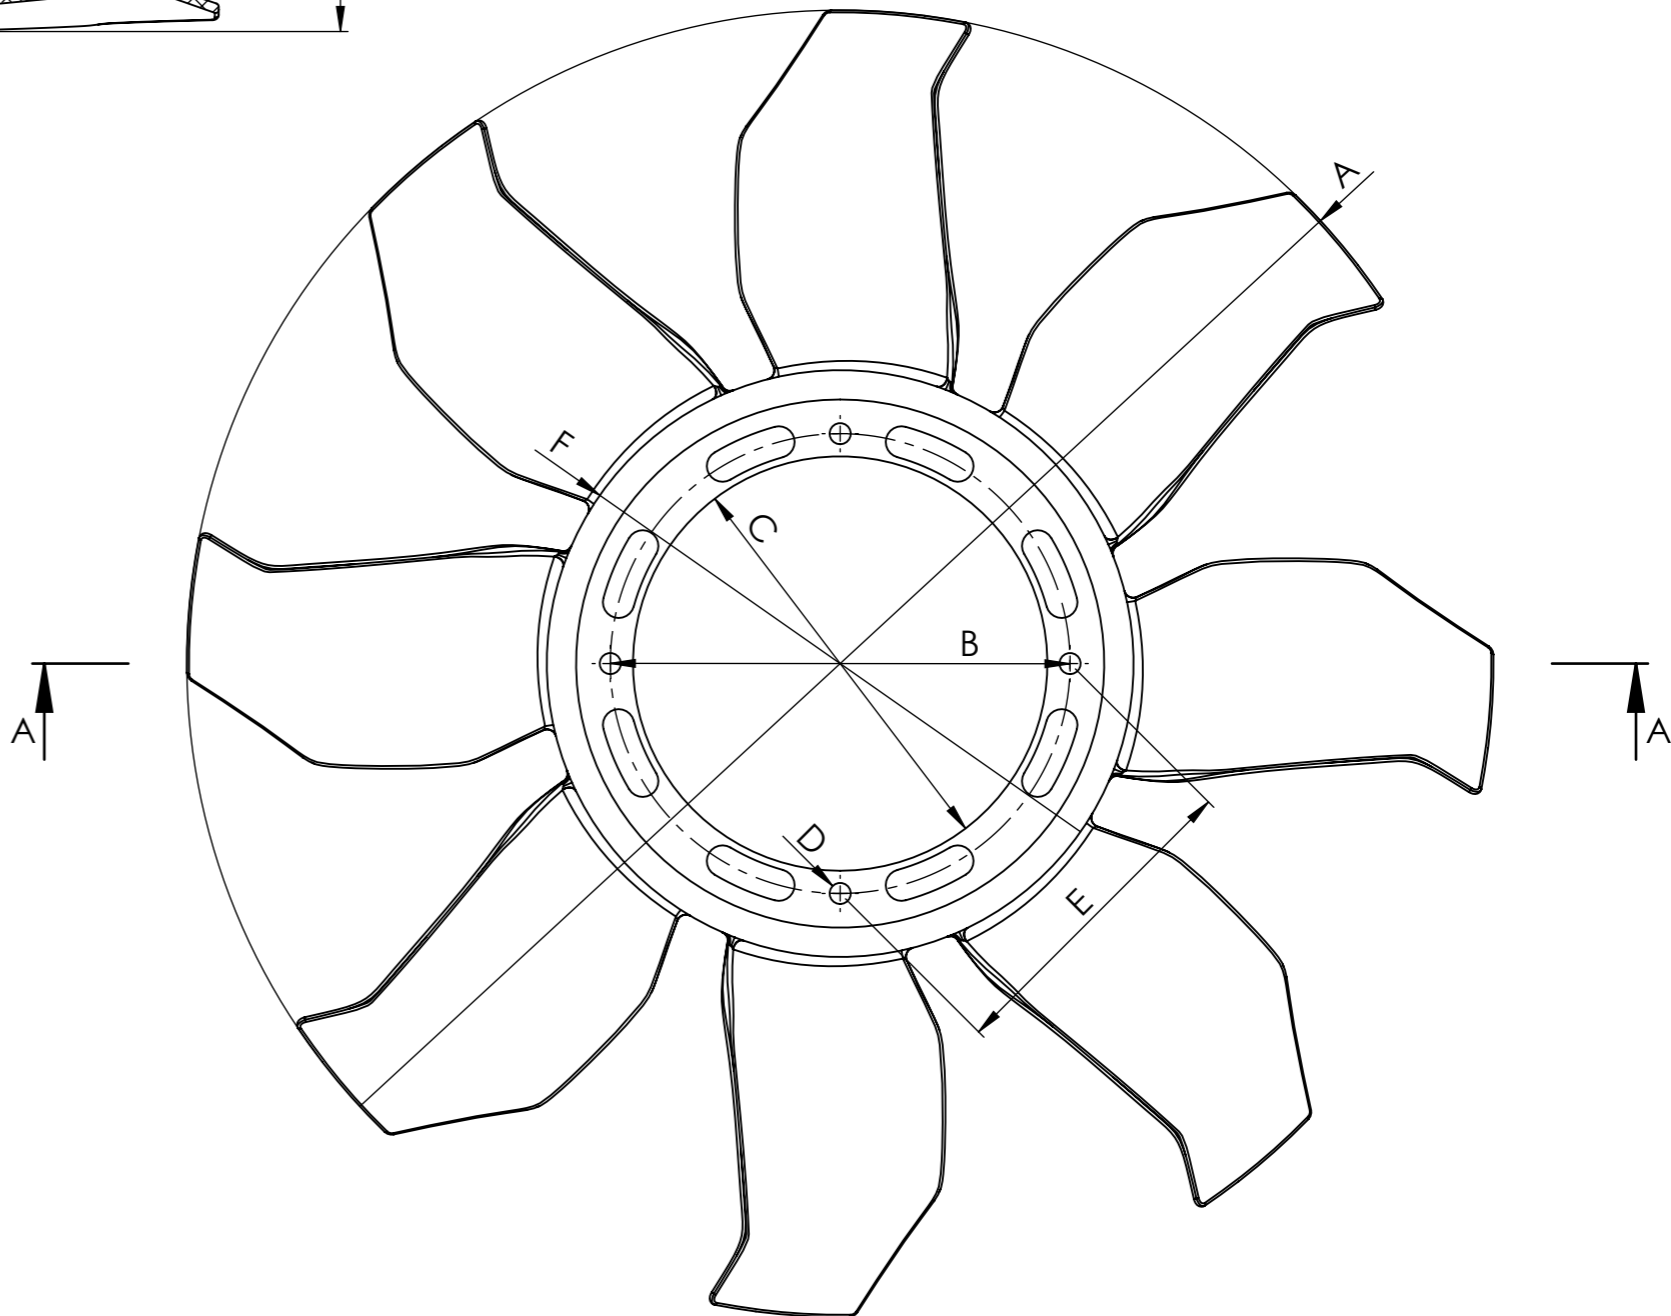

B

C

D

E

F

SECTION A-A

FAN WHEEL			
Ref.n°	Value	Ref.n°	Value
A	$\varnothing 408 \pm 3$ mm	G	40 ± 3 mm
B	$\varnothing 82$ mm	H	12 ± 3 mm
C	$\varnothing 66,6 +0.3 0$ mm	I	40 ± 3 mm
D	4x $\varnothing 7$ mm		
E	58 mm		
F	$\varnothing 176 \pm 3$ mm		
Number of blades		8	Configuration
			CW

Modification n°	Modified	Date	Reason
4			
3			
2			
1			

Comments
The drawing views may not match the actual part.

Drawn
19/06/20 A.G.
Checked
19/06/20 R.U.

General Tolerance
ISO 2768 c-K
Material

cojali

Assembly	Technical sheet
Part name	Fan wheel
ID. Reference	8115601
Scale: 2/5	
Review: 0	