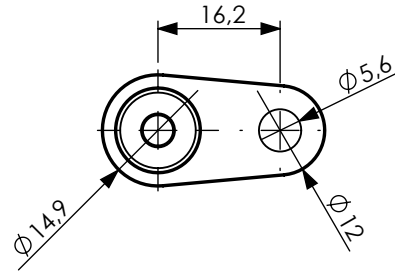

Technical data/ Datos técnicos:

According to/ En referencia a:	4410322840
Operating temperature range/ Rango de temperatura:	-40°C a/ to 80°C
Weight/Peso:	90,8 gr

VIEW/VISTA B

VIEW/VISTA A

INCLUDED/INCLUIDO

Modification	4				Drawn		
	3				20/07/20 S.F.		
	2				Checked		
	1				20/07/20 E.L.		
	nº	Modified	Date	Reason	General Tolerance	Assembly	
Comments					ISO 2768 c-K	Part name	ABS sensor/Sensor ABS
					Material	ID. Reference	2260065
					-	Scale: 1/2	
					-	Review: 0	