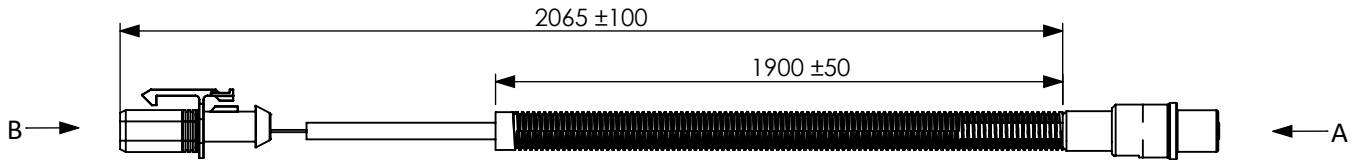

Technical data/ Datos técnicos:

According to/ En referencia a:	4410322840
Operating temperature range/ Rango de temperatura:	-40°C a/ to 80°C
Weight/Peso:	90,8 gr

VIEW/VISTA B

VIEW/VISTA A

INCLUDED/INCLUIDO

Modification	4				Drawn		
	3				20/07/20 S.F.		
	2				Checked		
	1				20/07/20 E.L.		
	nº	Modified	Date	Reason	General Tolerance	Assembly	
Comments					ISO 2768 c-K	Part name	ABS sensor/Sensor ABS
					Material	ID. Reference	2260065
					-	Scale: 1/2	
					-	Review: 0	