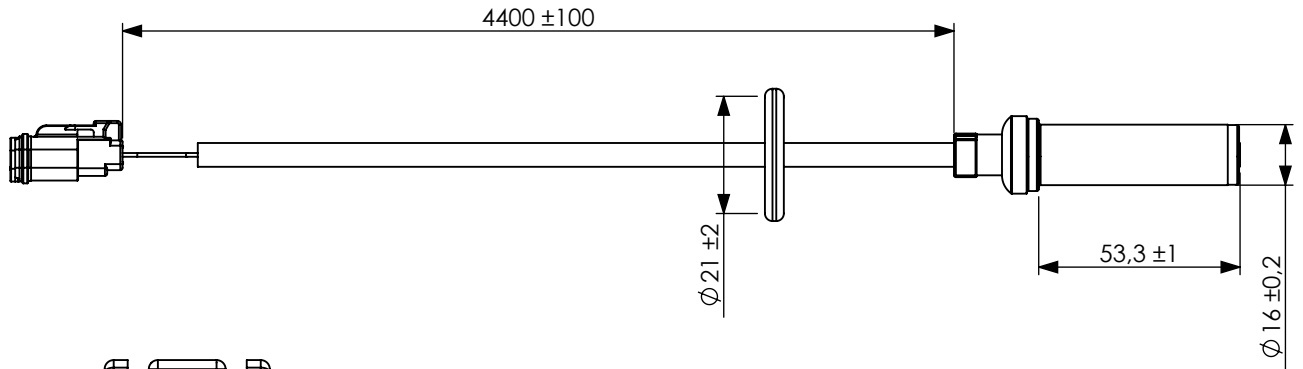

Technical data/ Datos técnicos:

According to/ En referencia a:	4410323890
Operating temperature range/ Rango de temperatura:	-40°C a/to 80°C
Weight/Peso:	255 gr

VIEW/VISTA A

INCLUDED/INCLUIDO

Modification	4				Drawn		
	3				16/07/20 S.F.		
	2				Checked		
	1				16/07/20 E.L.		
	nº	Modified	Date	Reason	General Tolerance	Assembly	
Comments					ISO 2768 c-K	Part name	ABS sensor/Sensor ABS
					Material	ID. Reference	2260138
					-	Scale: 1/2	
					-	Review: 0	