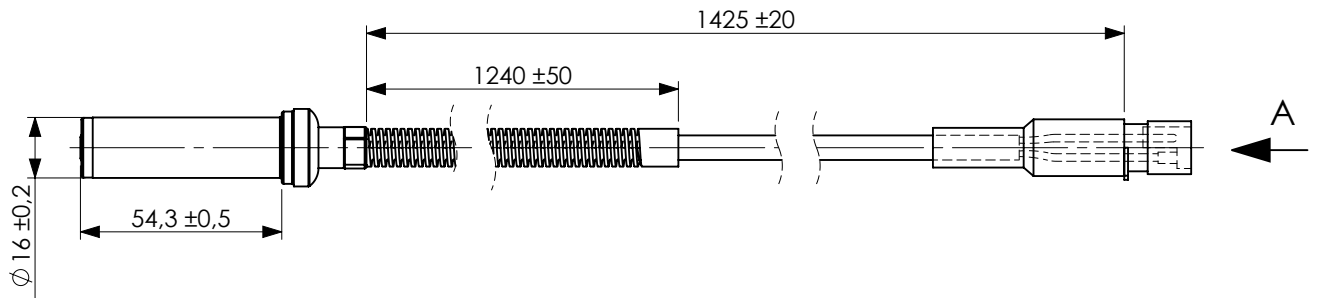

**Technical sheet/ Datos técnicos:**

Part number adaptable to/Referencia adaptable a:	4410329080
Operating temperature range/ Rango de temperatura:	-40°C a/to 80°C
Weight/Peso:	136,2 gr

INCLUDED/INCLUIDO

Modification	4				Drawn
	3				16/07/20 S.F.
	2				Checked
	1	S.F.	26/05/22	Change of sheet format	16/07/20 E.L.

Comments	General Tolerance	ISO 2768 c-K	Assembly	-
	Material	-	Part name	ABS sensor
			ID. Reference	2260200
			Scale: 1/2	
		Review: 1	Sheet 1/1	