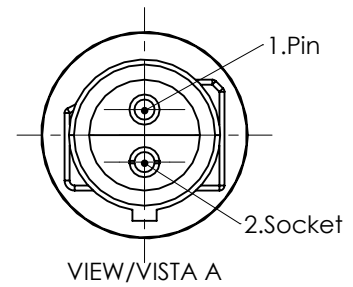

**Technical sheet/ Datos técnicos:**

Part number adaptable to/Referencia adaptable a:	4410329080
Operating temperature range/ Rango de temperatura:	-40°C a/to 80°C
Weight/Peso:	136,2 gr

INCLUDED/INCLUIDO

Modification	4				Drawn
	3				16/07/20 S.F.
	2				Checked
	1	S.F.	26/05/22	Change of sheet format	16/07/20 E.L.

Comments	General Tolerance	ISO 2768 c-K	Assembly	-
	Material	-	Part name	ABS sensor
			ID. Reference	2260200
			Scale: 1/2	
		Review: 1	Sheet 1/1	