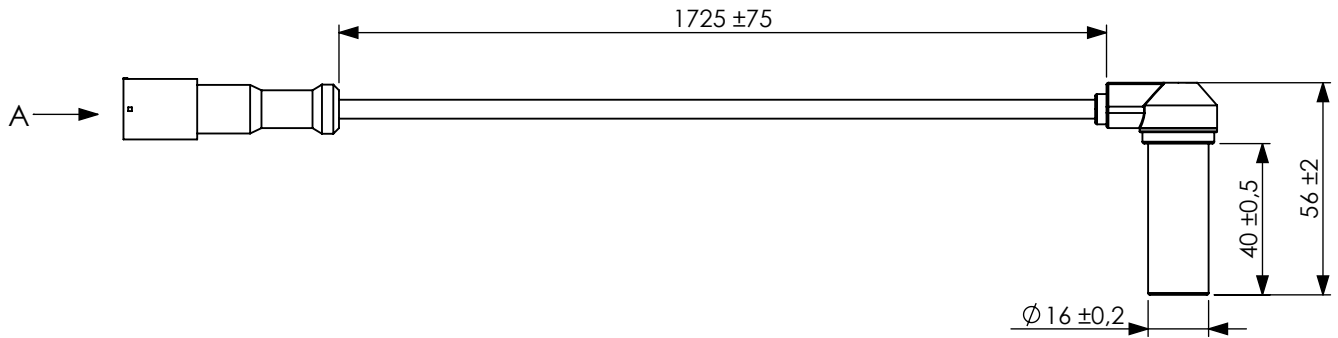

Technical data/ Datos técnicos:

According to/ En referencia a:	4410329662
Operating temperature range/ Rango de temperatura:	-40°C a/to 80°C
Weight/Peso:	95,5 gr

VIEW/VISTA A

INCLUDED / INCLUIDO

Modification	4				Drawn			
	3				16/07/20 S.F.			
	2				Checked			
	1				16/07/20 E.L.			
	nº	Modified	Date	Reason	General Tolerance	Assembly		
Comments					ISO 2768 c-K	Part name	ABS sensor/Sensor ABS	
					Material	ID. Reference	2261134	
					-	Scale: 1/2		Sheet 1/1
					-	Review: 0		