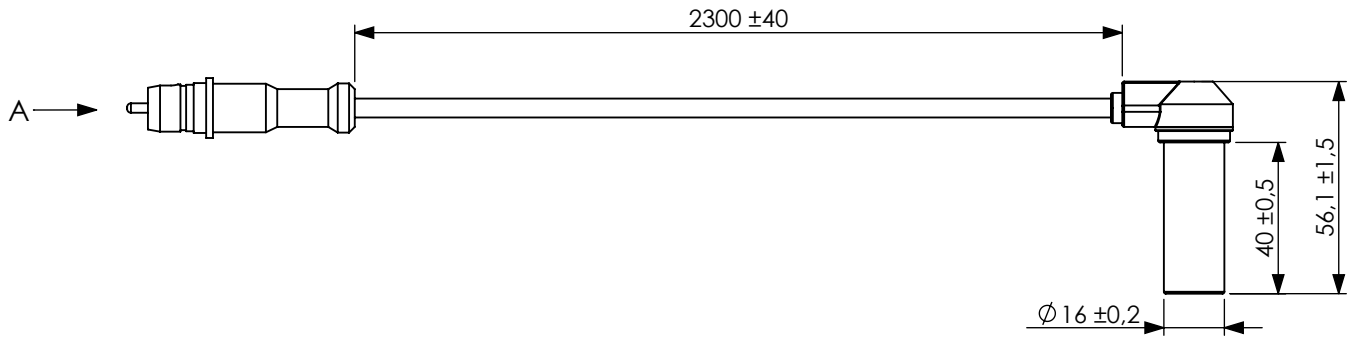

Technical data/ Datos técnicos:

According to/ En referencia a:	4410359242
Operating temperature range/ Rango de temperatura:	-40°C a/to 80°C
Weight/Peso:	93 gr

VIEW/VISTA A

INCLUDED / INCLUIDO

Modification	4				Drawn		
	3				16/07/20 S.F.		
	2				Checked		
	1				16/07/20 E.L.		
F	nº	Modified	Date	Reason	General Tolerance	Assembly	
	Comments				ISO 2768 c-K	Part name	ABS sensor/Sensor ABS
					Material	ID. Reference	2260037
					-	Scale: 1/2	
					Review: 0	Sheet 1/1	