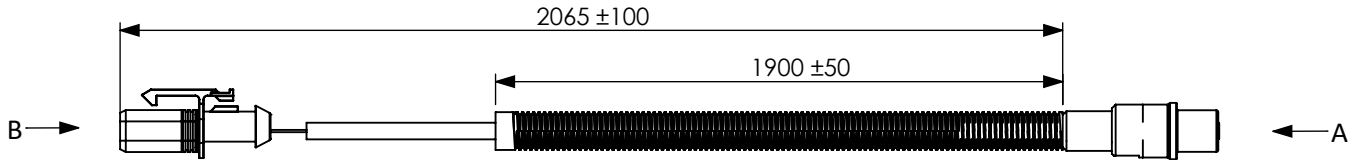

**Technical data/ Datos técnicos:**

According to/ En referencia a:	4410322970
Operating temperature range/ Rango de temperatura:	-40°C a/ to 80°C
Weight/Peso:	90,8 gr

VIEW/VISTA B

VIEW/VISTA A

INCLUDED/INCLUIDO

Modification	4				Drawn
	3				20/07/20 S.F.
	2				Checked
	1				20/07/20 E.L.

Comments	nº	Modified	Date	Reason	General Tolerance	Assembly	-
					ISO 2768 c-K	Part name	ABS sensor/Sensor ABS
					Material	ID. Reference	2260034
					-	Scale: 1/2	
					Review: 0	Sheet 1/1	