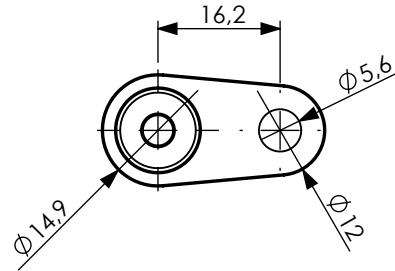

**Technical data/ Datos técnicos:**

According to/ En referencia a:	4410322970
Operating temperature range/ Rango de temperatura:	-40°C a/ to 80°C
Weight/Peso:	90,8 gr

VIEW/VISTA B

VIEW/VISTA A

INCLUDED/INCLUIDO

Modification	4				Drawn
	3				20/07/20 S.F.
	2				Checked
	1				20/07/20 E.L.

Comments	nº	Modified	Date	Reason	General Tolerance	Assembly	-
					ISO 2768 c-K	Part name	ABS sensor/Sensor ABS
					Material	ID. Reference	2260034
					-	Scale: 1/2	
					Review: 0	Sheet 1/1	