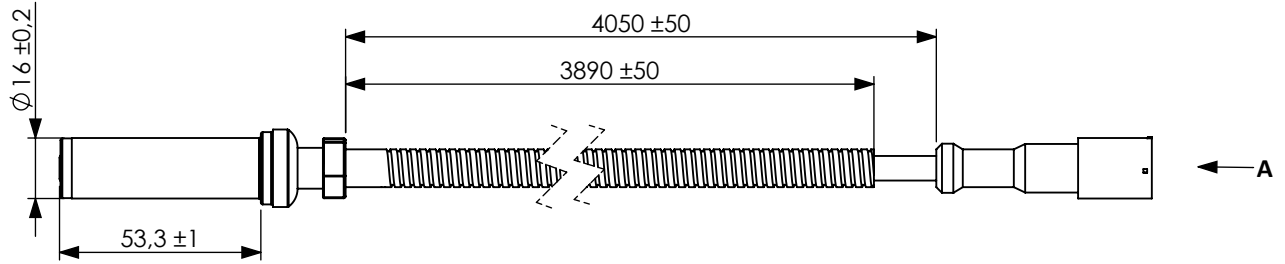

Technical data/ Datos técnicos:

According to/ En referencia a:	4410327270
Operating temperature range/ Rango de temperatura:	-40°C a/to 80°C
Weight/Peso:	231 gr

VIEW/VISTA A

INCLUDED/INCLUIDO

F	Modification	4				Drawn	
		3				14/07/20 S.F.	
		2				Checked	
		1				14/07/20 E.L.	
		nº	Modified	Date	Reason	General Tolerance	
Comments					ISO 2768 c-K	Part name	ABS sensor/Sensor ABS
					Material	ID. Reference	2260062
					-	Scale: 1/2	
					-	Review: 0	