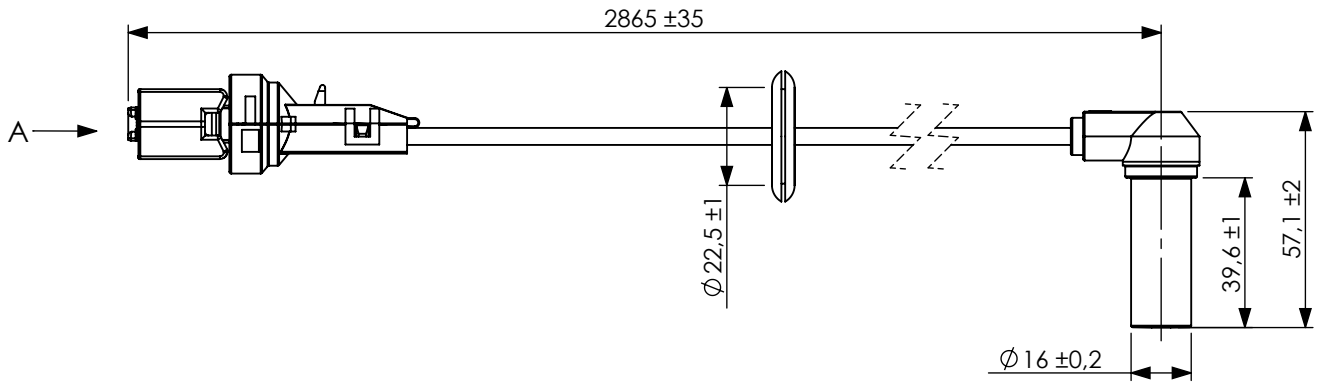

Technical data/ Datos técnicos:

| | |
|----------------------------------------------------|-----------------|
| According to/ En referencia a: | 21296851 |
| Operating temperature range/ Rango de temperatura: | -40°C a/to 80°C |
| Weight/Peso: | 141,3 gr |

VIEW/VISTA A

INCLUDED/INCLUIDO

| | | | | | | | | |
|--------------|----|----------|------|--------|-------------------|---------------|-----------------------|-----------|
| Modification | 4 | | | | Drawn | | | |
| | 3 | | | | 16/07/20 S.F. | | | |
| | 2 | | | | Checked | | | |
| | 1 | | | | 16/07/20 E.L. | | | |
| | nº | Modified | Date | Reason | General Tolerance | Assembly | | |
| Comments | | | | | ISO 2768 c-K | Part name | ABS sensor/Sensor ABS | |
| | | | | | Material | ID. Reference | 2260845 | |
| | | | | | - | Scale: 1/2 | | Sheet 1/1 |
| | | | | | - | Review: 0 | | |