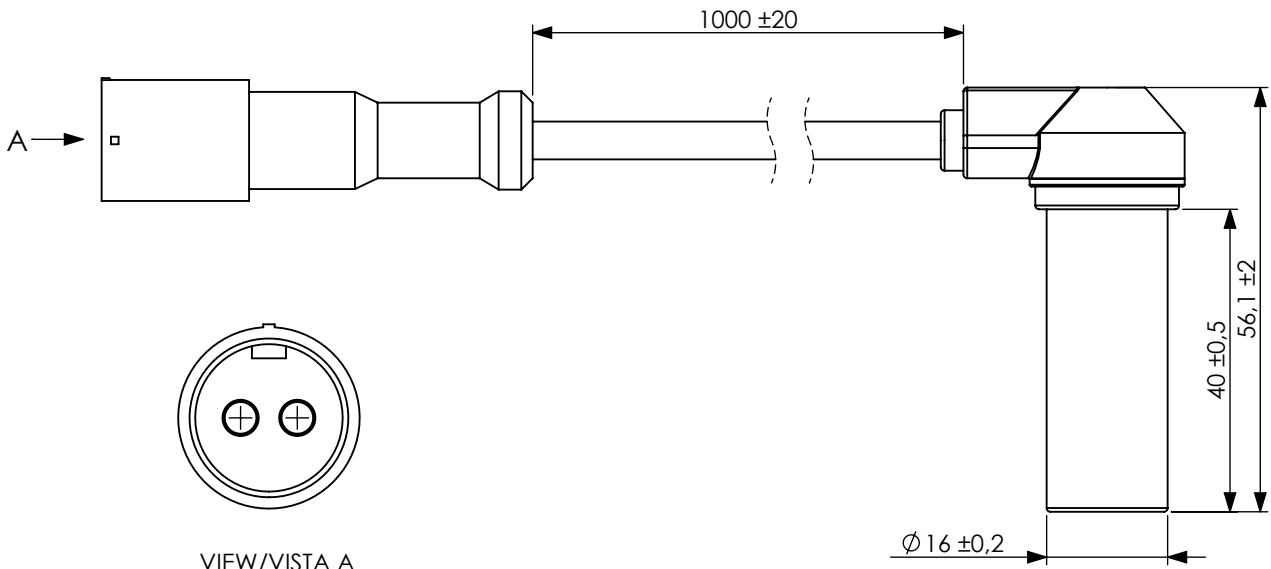

Technical data/ Datos técnicos:

According to/ En referencia a:	4410329222
Operating temperature range/ Rango de temperatura:	-40°C a/to 80°C
Weight/Peso:	63,5 gr

VIEW/VISTA A

INCLUDED/INCLUIDO

F	Modification					Drawn	
	4					16/07/20 S.F.	
	3					Checked	
	2					16/07/20 E.L.	
	1						
	nº	Modified	Date	Reason	General Tolerance	Assembly	-
Comments					ISO 2768 c-K	Part name	ABS sensor/Sensor ABS
					Material	ID. Reference	2260100
					-	Scale: 1/1	
					-	Review: 0	