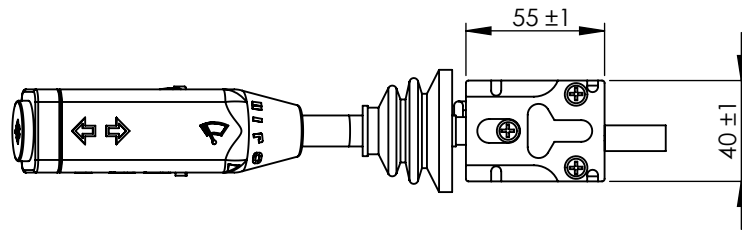

1

2

3

4

A

A

B

B

C

C

D

D

VIEW/VISTA C

E

E

F	Modification	4				Drawn		F	
		3				07/10/20 S.F.			
		2				Checked			
		1				07/10/20 E.L.			
	nº	Modified	Date	Reason	General Tolerance	Assembly			-
Comments					ISO 2768 c-K	Part name	Combination Switch/Interruptor de columna		
					Material	ID. Reference	2260183		
					-	Scale: 1/3		Sheet 2/2	
					-	Review: 0