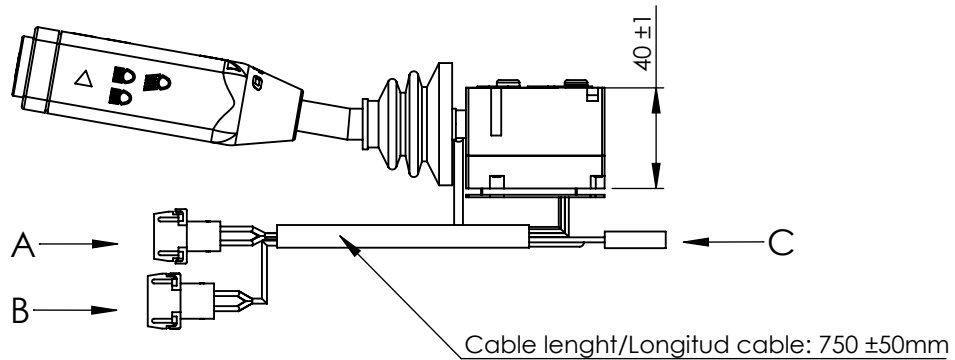

1

2

3

4

A

A

B

B

C

C

D

D

VIEW/VISTA C

E

E

F	Modification	4				Drawn		F	
		3				07/10/20 S.F.			
		2				Checked			
		1				07/10/20 E.L.			
	nº	Modified	Date	Reason	General Tolerance	Assembly			-
Comments					ISO 2768 c-K	Part name	Combination Switch/Interruptor de columna		
					Material	ID. Reference	2260183		
					-	Scale: 1/3		Sheet 2/2	
					-	Review: 0