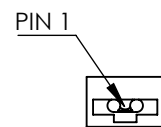

C

C

D

D

VIEW/VISTA A

VIEW/VISTA B

VIEW/VISTA C

E

E

F	Modification	4				Drawn		F
		3				07/10/20 S.F.		
		2				Checked		
		1				07/10/20 E.L.		
	nº	Modified	Date	Reason	General Tolerance	Assembly		
Comments					ISO 2768 c-K	Part name	Combination Switch/Interruptor de columna	
					Material	ID. Reference	2260183	
					-	Scale: 1/3		Sheet 2/2
					-	Review: 0		