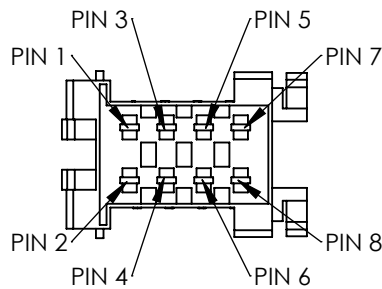

F	Modification	4				Drawn	
		3				07/10/20 S.F.	
		2				Checked	
		1				07/10/20 E.L.	
		nº	Modified	Date	Reason	General Tolerance	
Comments					ISO 2768 c-K	Part name	Combination Switch/Interruptor de columna
					Material	ID. Reference	2260183
					-	Scale: -	
					-	Review: 0	

C

C

D

D

VIEW/VISTA A

VIEW/VISTA B

VIEW/VISTA C

E

E

F	Modification	4				Drawn		F
		3				07/10/20 S.F.		
		2				Checked		
		1				07/10/20 E.L.		
	nº	Modified	Date	Reason	General Tolerance	Assembly		
Comments					ISO 2768 c-K	Part name	Combination Switch/Interruptor de columna	
					Material	ID. Reference	2260183	
					-	Scale: 1/3		Sheet 2/2
					-	Review: 0		