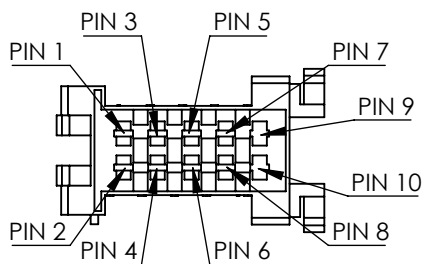

F	Modification	4				Drawn	
		3				07/10/20 S.F.	
		2				Checked	
		1				07/10/20 E.L.	
		nº	Modified	Date	Reason	General Tolerance	
Comments					ISO 2768 c-K	Part name	Combination Switch/Interruptor de columna
					Material	ID. Reference	2260183
					-	Scale: -	
					-	Review: 0	

1

2

3

4

A

A

B

B

C

C

D

D

VIEW/VISTA A

VIEW/VISTA B

VIEW/VISTA C

E

E

F	Modification	4				Drawn		F
		3				07/10/20 S.F.		
		2				Checked		
		1				07/10/20 E.L.		
	nº	Modified	Date	Reason	General Tolerance	Assembly		
Comments					ISO 2768 c-K	Part name	Combination Switch/Interruptor de columna	
					Material	ID. Reference	2260183	
					-	Scale: 1/3		Sheet 2/2
					-	Review: 0		