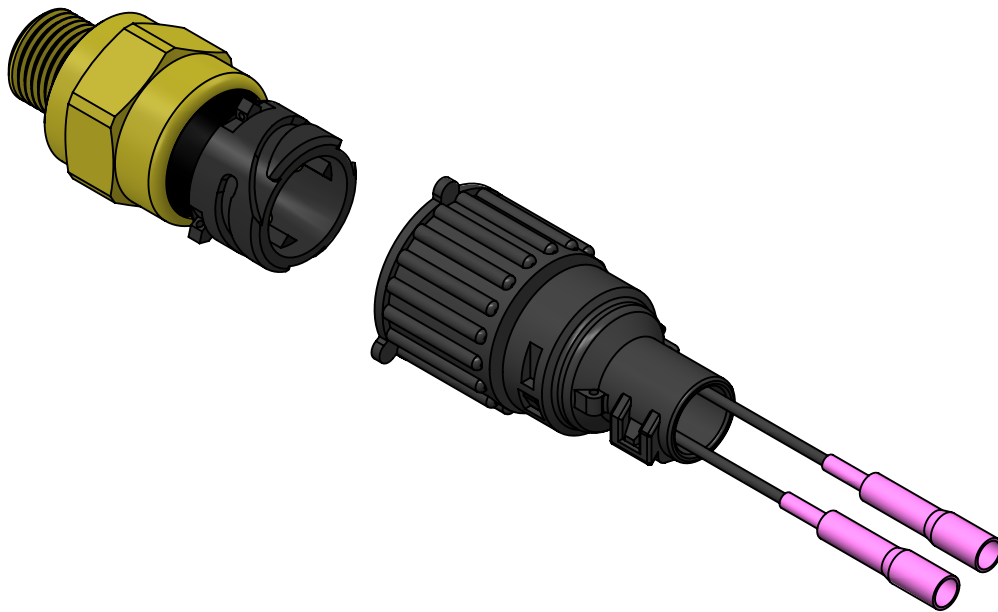

Technical data/ Datos técnicos:

| | |
|---|-----------------|
| According to/ En referencia a: | 1087960 |
| Operating temperature range/Rango de temperatura: | -40°C a/to 80°C |
| Weight/ Peso: | 133 gr |

1.- Pressure Switch/ Conmutador de presión

2.- Connection sensor/ Conexión de sensor

| | | | | | | | |
|--------------|----|----------|------|--------|-------------------|---|---|
| Modification | 4 | | | | Drawn |  | |
| | 3 | | | | 08/07/20 S.F. | | |
| | 2 | | | | Checked | | |
| | 1 | | | | 08/07/20 E.L. | | |
| | nº | Modified | Date | Reason | General Tolerance | | Assembly |
| Comments | | | | | ISO 2768 c-K | Part name | Pressure switch/Sensor de presión |
| | | | | | Material | ID. Reference | 2260086 |
| | | | | | - | Scale: 1/1 |  |
| | | | | | - | Review: 0 | |

| | | | | | | | |
|----------|--------------|----------|------|--------|-------------------|---------------|-----------------------------------|
| F | Modification | 4 | | | | Drawn | |
| | | 3 | | | | 08/07/20 S.F. | |
| | | 2 | | | | Checked | |
| | | 1 | | | | 08/07/20 E.L. | |
| | nº | Modified | Date | Reason | General Tolerance | Assembly | |
| Comments | | | | | ISO 2768 c-K | Part name | Pressure switch/Sensor de presión |
| | | | | | Material | ID. Reference | 2260086 |
| | | | | | Material | Scale: 1/1 | |
| | | | | | | Review: 0 | |

VIEW/VISTA C

| | | | | | | | | |
|--------------|----|----------|------|--------|-------------------|---------------|-----------------------------------|-----------|
| Modification | 4 | | | | Drawn | | | |
| | 3 | | | | 08/07/20 S.F. | | | |
| | 2 | | | | Checked | | | |
| | 1 | | | | 08/07/20 E.L. | | | |
| | nº | Modified | Date | Reason | General Tolerance | | Assembly | |
| Comments | | | | | ISO 2768 c-K | Part name | Pressure switch/Sensor de presión | |
| | | | | | Material | ID. Reference | 2260086 | |
| | | | | | - | Scale: 1/1 | | Sheet 3/3 |
| | | | | | - | Review: 0 | | |