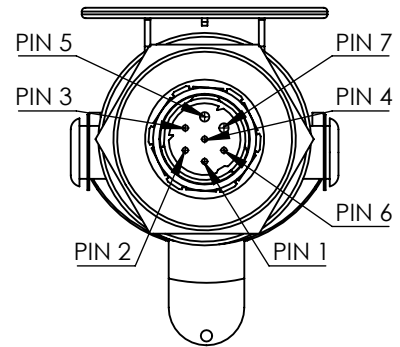

Technical data/ Datos técnicos:

According to/En referencia a:	4492331000
Operating temperature range/ Rango de temperatura:	-40°C a/to 80°C
Weight/Peso:	2730 gr

VIEW/VISTA A

VIEW/VISTA B

Modification	4				Drawn	
	3				01/09/20 S.F.	
	2				Checked	
	1				01/09/20 E.L.	
	nº	Modified	Date	Reason	General Tolerance	Assembly
Comments					ISO 2768 c-K	Part name
					Material	ID. Reference
					-	Scale: 1/3
					-	Review: 0

Cable with connector ISO7638 ABS/
Cable ISO7638 ABS 10M remolque

2261113

Sheet
1/1