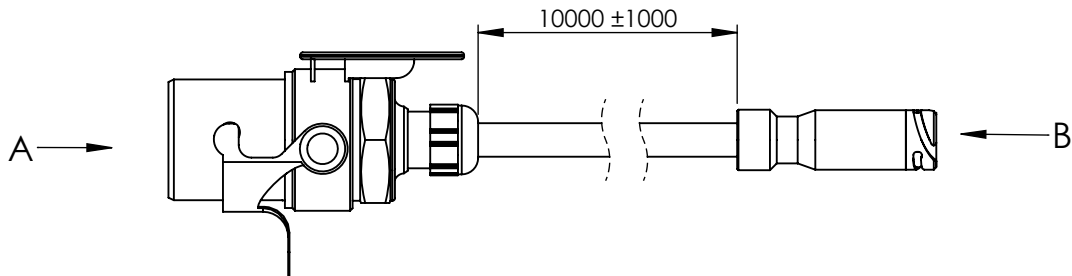

Technical data/ Datos técnicos:

According to/En referencia a:	4492331000
Operating temperature range/ Rango de temperatura:	-40°C a/to 80°C
Weight/Peso:	2730 gr

VIEW/VISTA A

VIEW/VISTA B

Modification	4				Drawn	
	3				01/09/20 S.F.	
	2				Checked	
	1				01/09/20 E.L.	
	nº	Modified	Date	Reason	General Tolerance	Assembly
Comments					ISO 2768 c-K	Part name
					Material	ID. Reference
					-	Scale: 1/3
					-	Review: 0

Cable with connector ISO7638 ABS/
Cable ISO7638 ABS 10M remolque

2261113

Sheet
1/1